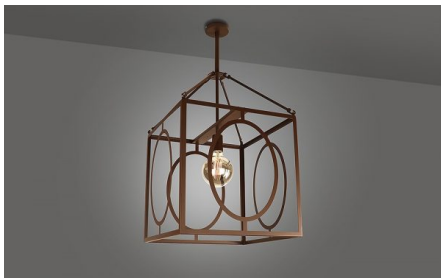

TRADITIONAL

EDINBURGH SHORT

SKU: A1360

Edinburgh Short - 1 Light.

Traditional Square frame Pendant light with Oval laser-cut details.

Edinburgh Short - 1 Light.

Traditional Square frame Pendant light with Oval laser-cut details, made of ***stainless steel*** frame , epoxy powder coated.

Suspension type : Fix length round arm & ceiling cup - 280mm total height

Dimensions

Width: 450mm | Length: 450mm | Height (body) - 670mm

Overall Height : 950mm

Lamps & Wattage

1 x 100W, E27

Areas to Use

Entrance , Patio , Hallway , Dinning room

[Read More](#)