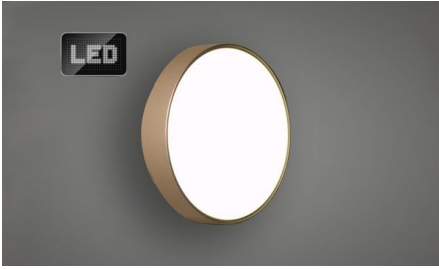

FALCON LED EXTERIOR CEILING / WALL LIGHT

SKU: BH001LED

Exterior ceiling / wall light made of ABS plastic and high impact UV stabilized diffuser with built in LED PCB - 220V

Dimensions

Width - 260mm | Height - 75mm

Lamps & Wattage

12W LED, 230V 3000K

Areas to Use

Entrance, Bathroom, Patio, Garden

[Read More](#)

VIPER LARGE EXTERIOR LED WALL WASHER LIGHT

SKU: W923

Facade Round - Large exterior LED wall washer UP & DOWN, made of extruded Aluminium, coastal quality IP65, designed to illuminate building Facade. High power BRIDGELUX LED (2x built in constant current drivers), available with Narrow and Wide beam reflectors

Dimensions

Width - 150mm | Depth - 145mm | Height - 600mm

Lamps & Wattage

2 x 30W LED - 3000K

Areas to Use

Facade

[Read More](#)