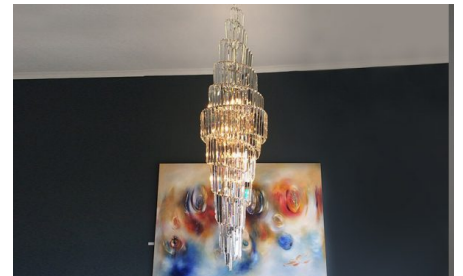

TORNADO CRYSTAL PENDANT LIGHT

SKU: P194

Tornado crystal pendant - Contemporary crystal light pendant, stainless steel frame, diamond shaped crystals.

Dimensions

Diameter - 800mm | Height - 1300mm

Lamps & Wattage

11 x 50W GU10

Areas to Use

Staircase, Double- volume

[Read More](#)

CROISSANT CRYSTAL PENDANT LIGHT

SKU: P2356

Croissant crystal pendant - Spiral shaped crystal light pendant, stainless steel frame, rectangular shaped crystals.

Dimensions

Diameter - 600mm | Height - 1700mm

Lamps & Wattage

8 x 60W, E14

Areas to Use

Staircase, Double- volume

[Read More](#)