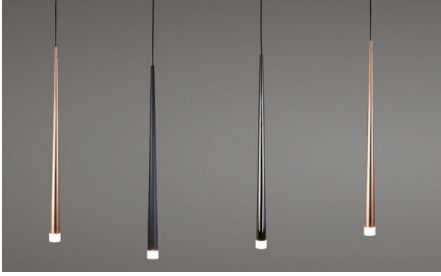

Diameter - 500mm | Height (body) - 500mm

Lamps & Wattage

12.60W

Areas to Use

Kitchen, Scullery, Dining room, Bedroom, Staircase, Double- volume

[Read More](#)

SNAP ELEGANT SLIM LED PENDANT

SKU: P032