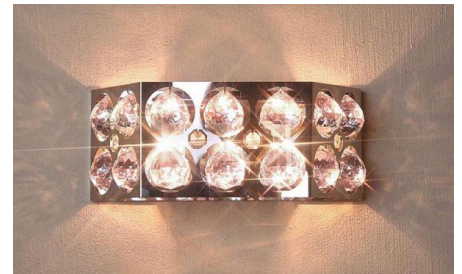

Areas to Use

Living room, Bedroom, Hallway, Corridor

[Read More](#)