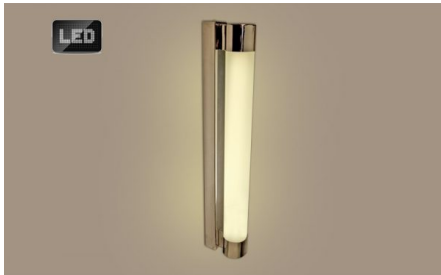

ROYAL SLIM BATHROOM WALL LIGHT

SKU: W430

Elegant mirror light in stainless steel & opal diffuser

Slim LED Bathroom wall light and mirror light - Minimalist look, Elegant 6ft rectangular light box in polished Stainless Steel frame and opal perspex diffuser, Factory fitted LED (4000K, natural white) and constant voltage, non-dimmable power supply.

Dimensions

Width - 52mm | Depth - 65mm | Height - 640mm

Lamps & Wattage

1 x 9W SMD LED, 4000K, 12V

Areas to Use

Bathroom & Mirror

[Read More](#)

TRITON RECTANGULAR BATHROOM WALL LIGHT

SKU: W452

Bathroom wall light- Rectangular s/steel base, round opal glass,

Dimensions

Width - 65mm | Depth - 110mm | Height - 500mm

Lamps & Wattage

1 x 14.4W LED

Areas to Use

Bathroom & Mirror

[Read More](#)