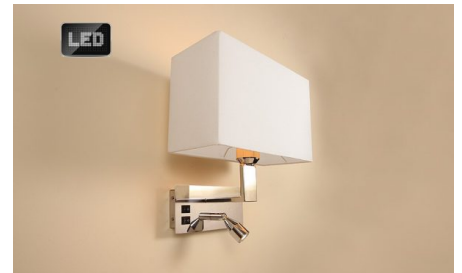

VIVA LED READING SPOTLIGHT WITH ADJUSTABLE ARM

SKU: W391

LED reading spotlight with adjustable arm. Built in 350mA 1W constant current driver.

Dimensions

Width - 65mm | Depth - 200mm | Height (body) - 160mm

Lamps & Wattage

1W LED (Warm White/ 3000K)

Areas to Use

Bedroom

[Read More](#)

VILLA WALL MOUNTED COMBINATION BEDSIDE LIGHT

SKU: W497

Elegant dual combination bedside lamp including rectangular lampshade.

Wall mounted Combination bedside light - consisting of adjustable LED reading light and rectangular fabric lamp shade (Built in LED power supply) .

Body made of Stainless Steel available in Polished Stainless Steel finish or various Powder-coated paint finishes.

Fitted with a dual light switch to operate the two lights individually and a Standard White Cotton fabric lamp shade.

5 Year warranty.

Dimensions

(Overall size)

Width - 280mm | Depth - 180mm | Height - 320mm

(Shade size)

Width - 280mm | Depth - 130mm | Height - 180mm

Lamps & Wattage

Max 1 x 60W, 230V E27 / 1W LED (Warm White). 350mA constant current

Areas to Use

Bedroom

[Read More](#)