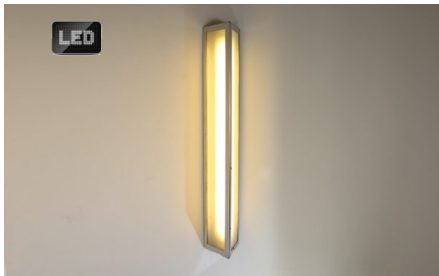

ACE WALL SCONCE MIRROR LIGHT

SKU: W474

Mirror light - Wall sconce in stainless steel with opal ball

Dimensions

Width - 150mm | Depth - 250mm | Height - 270mm

Lamps & Wattage

1 x 60W, E27

Areas to Use

Bathroom & Mirror

[Read More](#)

TAGUS TRIANGULAR BATHROOM WALL LIGHT

SKU: W431

Bathroom wall light - Triangular light box - polished stainless steel frame and opal diffuser, powered by Osram electronic ballast

Dimensions

Width - 100mm | Depth - 90mm | Height - 590mm

Lamps & Wattage

1 x 14.4W, LED

Areas to Use

Bathroom & Mirror

[Read More](#)