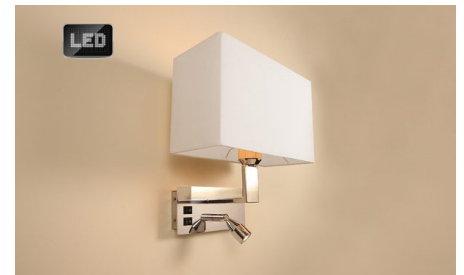

KANSAS COMBINATION BEDSIDE LAMP & READING SPOTLIGHT

SKU: W393

Combination light - Bedside lamp & LED reading spotlight. (Lampshade not included). Built in 350mA 1W constant current driver.

Dimensions

Width - 100mm | Depth - 200mm | Height (body) - 300mm

Lamps & Wattage

1x60W, E14 / 1W LED (W.W)

Areas to Use

Bedroom

[Read More](#)

VILLA WALL MOUNTED COMBINATION BEDSIDE LIGHT

SKU: W497

Elegant dual combination bedside lamp including rectangular lampshade.

Wall mounted Combination bedside light - consisting of adjustable LED reading light and rectangular fabric lamp shade (Built in LED power supply) .

Body made of Stainless Steel available in Polished Stainless Steel finish or various Powder-coated paint finishes.

Fitted with a dual light switch to operate the two lights individually and a Standard White Cotton fabric lamp shade.

5 Year warranty.

Dimensions

(Overall size)

Width - 280mm | Depth - 180mm | Height - 320mm

(Shade size)

Width - 280mm | Depth - 130mm | Height - 180mm

Lamps & Wattage

Max 1 x 60W, 230V E27 / 1W LED (Warm White). 350mA constant current

Areas to Use

Bedroom

[Read More](#)