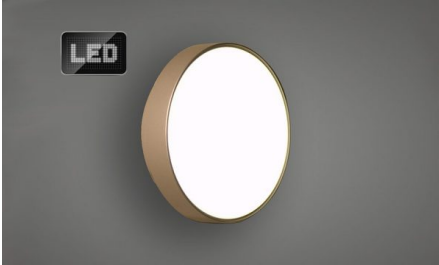

BATHROOM

FALCON LED EXTERIOR CEILING / WALL LIGHT

SKU: BH001LED

Exterior ceiling / wall light made of ABS plastic and high impact UV stabilized diffuser with built in LED PCB - 220V

Dimensions

Width - 260mm | Height - 75mm

Lamps & Wattage

12W LED, 230V 3000K

Areas to Use

Entrance, Bathroom, Patio, Garden

[Read More](#)

FALCON EXTERIOR CEILING / WALL LIGHT

SKU: BH001

Exterior ceiling / wall light made of ABS plastic and high impact UV stabilized diffuser.

Dimensions

Width - 260mm | Height - 75mm

Lamps & Wattage

1 x 14W CFL

Areas to Use

Entrance, Bathroom, Patio, Garden

[Read More](#)