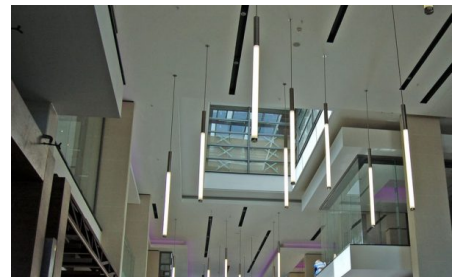

CUSTOM MADE

CUSTOM 36

SKU: N/A
[Read More](#)

CUSTOM 35

SKU: N/A
[Read More](#)