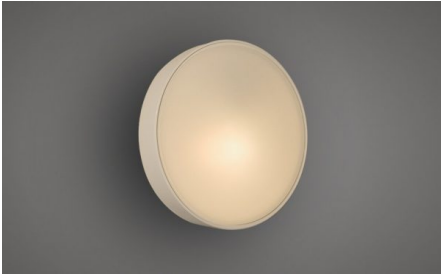

FALCON EXTERIOR CEILING / WALL LIGHT

SKU: BH001

Exterior ceiling / wall light made of ABS plastic and high impact UV stabilized diffuser.

Dimensions

Width - 260mm | Height - 75mm

Lamps & Wattage

1 x 14W CFL

Areas to Use

Entrance, Bathroom, Patio, Garden

[Read More](#)

VIPER LARGE EXTERIOR LED WALL WASHER LIGHT

SKU: W923

Facade Round - Large exterior LED wall washer UP & DOWN, made of extruded Aluminium, coastal quality IP65, designed to illuminate building Facade. High power BRIDGELUX LED (2x built in constant current drivers), available with Narrow and Wide beam reflectors

Dimensions

Width - 150mm | Depth - 145mm | Height - 600mm

Lamps & Wattage

2 x 30W LED - 3000K

Areas to Use

Facade

[Read More](#)