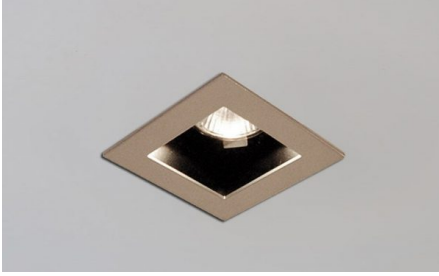

[Read More](#)

ATLAS SQUARE ANTI-GLARE TILT DOWNLIGHT

SKU: DS1001

Atlas single anti-glare downlight - Round Cut-out

Main voltage recessed anti glare double downlight made of galvanized steel body (black powder coated) and stainless steel trim (either brushed or powder coated).

Available in three finishes: **Natural brushed Stainless Steel / Speckle White / Speckle Grey.**

Dimensions

Length - 104 x 104mm | Height - 120mm

Cut Out - 100mm

Lamps & Wattage

1 x LED Max 7W GU10

Areas to Use