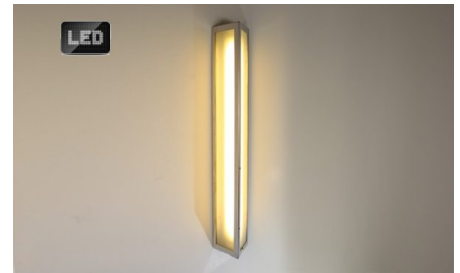

ACE WALL SCONCE MIRROR LIGHT

SKU: W474

Mirror light - Wall sconce in stainless steel with opal ball

Dimensions

Width - 150mm | Depth - 250mm | Height - 270mm

Lamps & Wattage

1 x 60W, E27

Areas to Use

Bathroom & Mirror

[Read More](#)

TAGUS TRIANGULAR BATHROOM WALL LIGHT

SKU: W431

Bathroom wall light - Triangular light box - polished stainless steel frame and opal diffuser, powered by Osram electronic ballast

Dimensions

Width - 100mm | Depth - 90mm | Height - 590mm

Lamps & Wattage

1 x 14.4W, LED

Areas to Use

Bathroom & Mirror

[Read More](#)