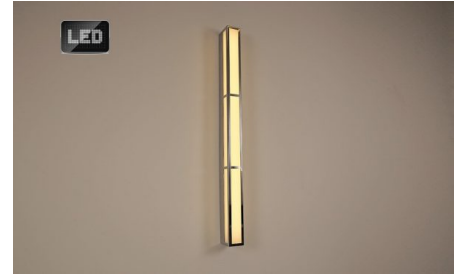

ROYAL SLIM BATHROOM WALL LIGHT

SKU: W430

Elegant mirror light in stainless steel & opal diffuser

Slim LED Bathroom wall light and mirror light - Minimalist look, Elegant 6ft rectangular light box in polished Stainless Steel frame and opal perspex diffuser, Factory fitted LED (4000K, natural white) and constant voltage, non-dimmable power supply.

Dimensions

Width - 52mm | Depth - 65mm | Height - 640mm

Lamps & Wattage

1 x 9W SMD LED, 4000K, 12V

Areas to Use

Bathroom & Mirror

[Read More](#)

TRITON RECTANGULAR BATHROOM WALL LIGHT

SKU: W452

Bathroom wall light- Rectangular s/steel base, round opal glass,

Dimensions

Width - 65mm | Depth - 110mm | Height - 500mm

Lamps & Wattage

1 x 14.4W LED

Areas to Use

Bathroom & Mirror

[Read More](#)