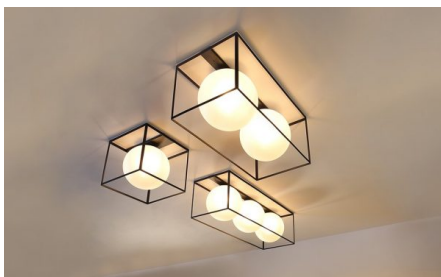

SPIDER 8-LIGHT SEMI FLUSH CEILING LIGHT

SKU: C3078

Spider 8-Light Semi Flush Wrought iron ceiling light

Spider 8-Light Semi Flush Wrought iron ceiling light

Contemporary indoor 8-arms, semi-flush ceiling light.
Made of wrought iron powder coated - available in several paint finishes.
Recommended light bulb : Edison LED filament bulb (pear shape).

Please contact our factory for other product variations (4-Lights and 6-Lights) available on request.

Finishes

Black, White, Copper.
Other paint finishes are available on request.

Dimensions

Overall length : 1100mm
Overall width : 580mm
Height : 120mm

Lamp

8-Light : Max 8 x LED 7W, E27
(not included)

Dimensions

N/A

Finishes

Black, Copper (paint), White

[Read More](#)

Q-BO 300 SQUARE MODERN MINIMALIST CEILING OR WALL LIGHT

SKU: N/A

Modern minimalist-design Square frame (310mm wide) Ceiling / Wall Light available in 3 different sizes and lengths (1 Light, 2 Lights , 3- Lights) incorporating White Opal glass diffuser (250mm diameter).

The perfect feature lighting for your home.

Body is made of slim Aluminium frame in powder-coat paint finish , suitable for Coastal areas and applications. Main voltage (230V) light source is protected by white opal glass diffuser, making it suitable for Indoor application as well as certain Outdoor applications (where no direct water contact).

Mounting options: Each light fitting can be Individually mounted as a stand-alone light source or can be arranged in a Cluster to create a stylish decorative feature on your ceilings or/and walls.