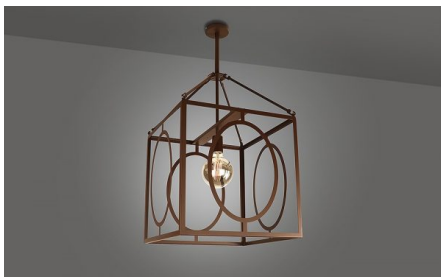

EDINBURGH LONG

SKU: A1361

Edinburgh Long - 4 Light.

Traditional large rectangular frame Pendant light with Oval laser-cut details.

Edinburgh Long - 4 Light.

Traditional large rectangular frame Pendant light with Oval laser-cut details, made of **stainless steel** frame , epoxy powder coated.

Suspension type : Fix length round arm & ceiling cup - 200mm total height

Dimensions

Width: 450mm | Length: 1200mm | Height (body) - 750mm

Overall Height : 950mm

Lamps & Wattage

4 x 60W, E27

Areas to Use

Patio , Dining room

[Read More](#)

EDINBURGH SHORT

SKU: A1360

Edinburgh Short - 1 Light.

Traditional Square frame Pendant light with Oval laser-cut details.

Edinburgh Short - 1 Light.

Traditional Square frame Pendant light with Oval laser-cut details, made of **stainless steel** frame , epoxy powder coated.

Suspension type : Fix length round arm & ceiling cup - 280mm total height

Dimensions

Width: 450mm | Length: 450mm | Height (body) - 670mm

Overall Height : 950mm

Lamps & Wattage

1 x 100W, E27

Areas to Use