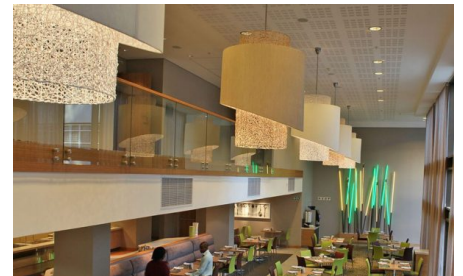

CUSTOM 29

SKU: N/A
[Read More](#)

CUSTOM 27

SKU: N/A
[Read More](#)