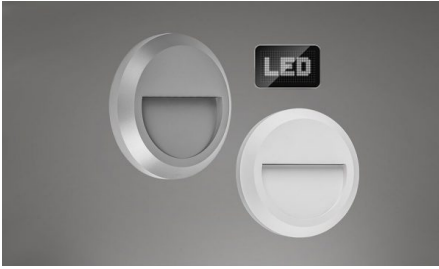

SABI ROUND SURFACE-MOUNT LED FOOT LIGHT

SKU: FT005

Surface-mount LED foot light, ABS Body, 1.1W 55lm, warm white (3000K), 230V AC, IP65

Dimensions

Width - 150mm | Depth - 27mm

Lamps & Wattage

1.1 LED

Areas to Use

Entrance, Patio, Garden

[Read More](#)

KAROO WIDE SURFACE-MOUNT LED FOOT LIGHT

SKU: FT003

Surface-mount LED foot light, ABS Body, 3.5W 200lm, warm white (3000K), 230V AC, IP65

Dimensions

Width - 220mm | Depth - 36mm | Height - 80mm

Lamps & Wattage

3.5 LED

Areas to Use

Entrance, Patio, Garden

[Read More](#)