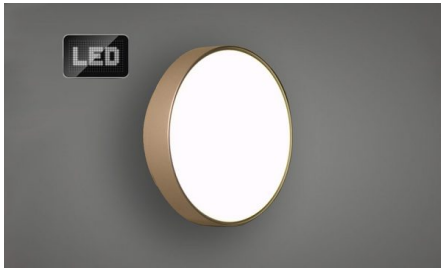

Lamps & Wattage

10W LED 230V

Areas to Use

Entrance, Patio, Garden, Facade

[Read More](#)

FALCON LED EXTERIOR CEILING / WALL LIGHT

SKU: BH001LED

Exterior ceiling / wall light made of ABS plastic and high impact UV stabilized diffuser with built in LED PCB - 220V

Dimensions

Width - 260mm | Height - 75mm

Lamps & Wattage

12W LED, 230V 3000K

Areas to Use

Entrance, Bathroom, Patio, Garden

[Read More](#)

FALCON EXTERIOR CEILING / WALL LIGHT