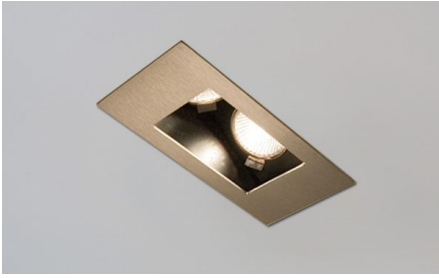

ATLAS DOUBLE

SKU: DS1002

Atlas Rectangular Double downlight

Atlas Rectangular Double downlight

Main voltage recessed anti glare double downlight made of galvanized steel body (black powder coated) and stainless steel trim (either brushed or powder coated).

Available in three finishes: **Natural brushed Stainless Steel / Speckle White / Speckle Grey.**

Dimensions

Length - 180mm | Width - 90mm | Height - 120mm
Cut Out - 68 x 175mm

Lamps & Wattage

2 x LED Max 7W GU10

Areas to Use

Kitchen, Scullery, Living room, Dinning room, Bathroom & Mirror, Bedroom, Hallway, Corridor, Accent & Coves

[Read More](#)

ATLAS SQUARE ANTI-GLARE TILT DOWNLIGHT

SKU: DS1001

Atlas single anti-glare downlight - Round Cut-out

Main voltage recessed anti glare double downlight made of galvanized steel body (black powder coated) and stainless steel trim (either brushed or powder coated).

Available in three finishes: **Natural brushed Stainless Steel / Speckle White / Speckle Grey.**

Dimensions

Length - 104 x 104mm | Height - 120mm
Cut Out - 100mm

Lamps & Wattage

1 x LED Max 7W GU10

Areas to Use

Kitchen, Scullery, Living room, Dinning room, Bathroom & Mirror, Bedroom, Hallway, Corridor, Accent & Coves

[Read More](#)