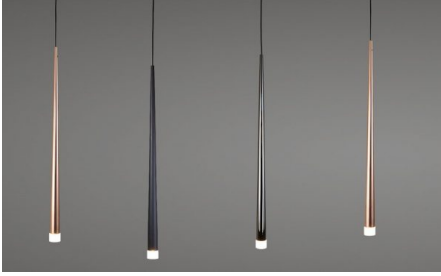

3 x LED 9W/ 4000K, T8

Areas to Use

Kitchen, Scullery

Finishes

Black, Silver, White

[Read More](#)

SNAP ELEGANT SLIM LED PENDANT

SKU: P032