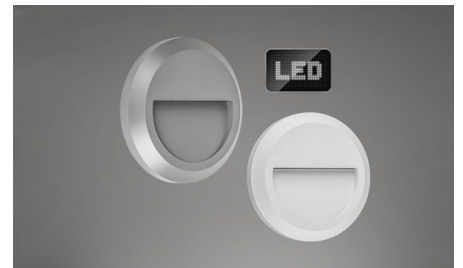

Width - 150mm | Depth - 27mm

Lamps & Wattage

1.1 LED

Areas to Use

Entrance, Patio, Garden

[Read More](#)

KAROO WIDE SURFACE-MOUNT LED FOOT LIGHT

SKU: FT003