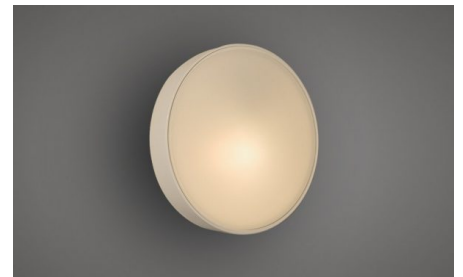

Dimensions

Width - 260mm | Height - 75mm

Lamps & Wattage

1 x 14W CFL

Areas to Use

Entrance, Bathroom, Patio, Garden

[Read More](#)

KANSAS COMBINATION BEDSIDE LAMP & READING SPOTLIGHT