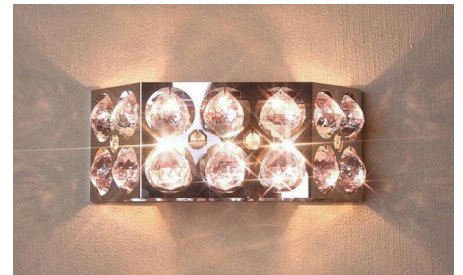

Areas to Use

Living room, Bedroom, Hallway, Corridor

[Read More](#)