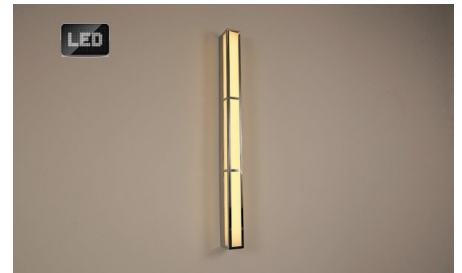

Dimensions

Width - 52mm | Depth - 65mm | Height - 640mm

Lamps & Wattage

1 x 9W SMD LED, 4000K, 12V

Areas to Use

Bathroom & Mirror

[Read More](#)

VISTA LARGE DECORATIVE SURFACE MOUNT CEILING LIGHT