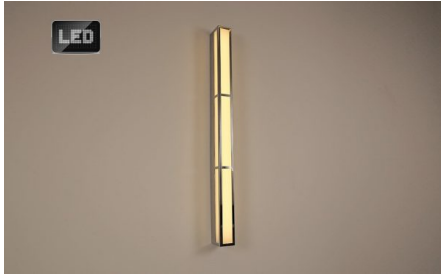

ROYAL SLIM BATHROOM WALL LIGHT

SKU: W430

Elegant mirror light in stainless steel & opal diffuser

Slim LED Bathroom wall light and mirror light - Minimalist look, Elegant 6ft rectangular light box in polished Stainless Steel frame and opal perspex diffuser, Factory fitted LED (4000K, natural white) and constant voltage, non-dimmable power supply.

Dimensions

Width - 52mm | Depth - 65mm | Height - 640mm

Lamps & Wattage

1 x 9W SMD LED, 4000K, 12V

Areas to Use

Bathroom & Mirror

[Read More](#)

TRITON RECTANGULAR BATHROOM WALL LIGHT

SKU: W452

Bathroom wall light- Rectangular s/steel base, round opal glass,

Dimensions

Width - 65mm | Depth - 110mm | Height - 500mm

Lamps & Wattage

1 x 14.4W LED

Areas to Use

Bathroom & Mirror

[Read More](#)