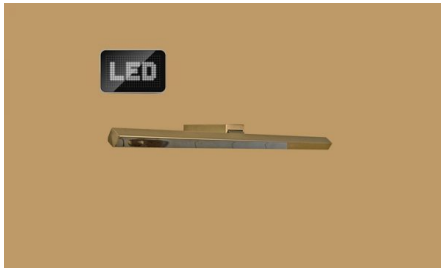

WALL

BUFFALO LONG STAINLESS STEEL LED PICTURE LIGHT

SKU: W419

LED Picture Light (Long) - Modern slim design picture light made of stainless steel, 660mm long. Built in LED driver.

Dimensions

Length - 660mm | Width - | Depth - 190mm | Height (body) - 40mm

Lamps & Wattage

14W LED

Areas to Use

Living room, Hallway, Corridor

[Read More](#)

BUFFALO SHORT STAINLESS STEEL LED PICTURE LIGHT

SKU: W418

LED Picture Light (Short) - Modern slim design picture light made of stainless steel, 330mm long. Built in LED driver.

Dimensions

Length - 330mm | Width - | Depth - 140mm | Height (body) - 32mm

Lamps & Wattage

7W LED

Areas to Use

Living room, Hallway, Corridor

[Read More](#)