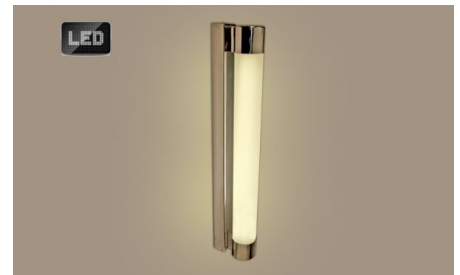

[Read More](#)

TOLEDO FOUR CUBED CLEAR CRYSTAL GLASS STRIP LIGHT

SKU: W444

4-Cubes Mirror light - Stainless steel frame and clear crystal glasses cube shaped. Transformer included,

Dimensions

Width - 40mm | Depth - 70mm | Height - 430mm