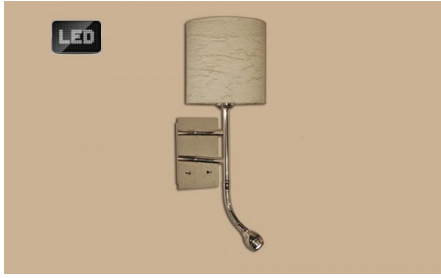

Dimensions

Width - 260mm | Height - 75mm

Lamps & Wattage

1 x 14W CFL

Areas to Use

Entrance, Bathroom, Patio, Garden

[Read More](#)

KANSAS COMBINATION BEDSIDE LAMP & READING SPOTLIGHT