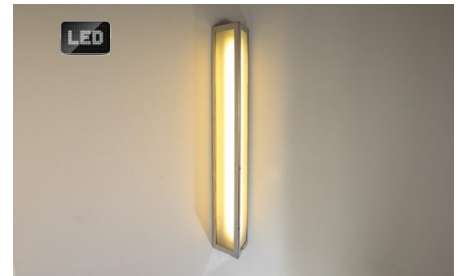

Areas to Use

Bathroom & Mirror

[Read More](#)