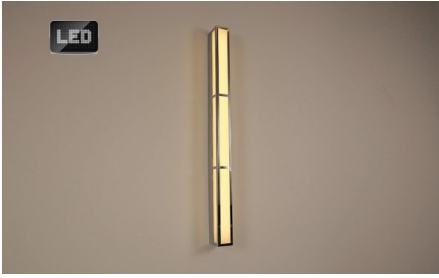

ROYAL SLIM BATHROOM WALL LIGHT

SKU: W430

Elegant mirror light in stainless steel & opal diffuser

Slim LED Bathroom wall light and mirror light - Minimalist look, Elegant 6ft rectangular light box in polished Stainless Steel frame and opal perspex diffuser, Factory fitted LED (4000K, natural white) and constant voltage, non-dimmable power supply.

Dimensions

Width - 52mm | Depth - 65mm | Height - 640mm

Lamps & Wattage

1 x 9W SMD LED, 4000K, 12V

Areas to Use

Bathroom & Mirror

[Read More](#)

TRITON RECTANGULAR BATHROOM WALL LIGHT

SKU: W452

Bathroom wall light- Rectangular s/steel base, round opal glass,

Dimensions

Width - 65mm | Depth - 110mm | Height - 500mm

Lamps & Wattage

1 x 14.4W LED

Areas to Use

Bathroom & Mirror

[Read More](#)