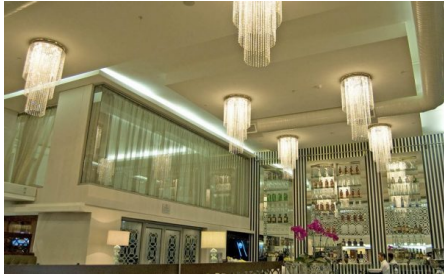

CUSTOM 26

SKU: N/A
[Read More](#)

CUSTOM 25

SKU: N/A
[Read More](#)