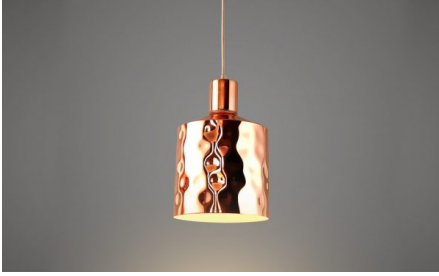

HAMMERED II COPPER PENDANT

SKU: P030

Hammered copper pendant, white reflector & braided cord.

Dimensions

Diameter - 200mm | Height (body) - 300mm

Lamps & Wattage

1x60W E27

Areas to Use

Kitchen, Scullery, Dining room, Bedroom

[Read More](#)

HAMMERED I HAMMERED COPPER PENDANT

SKU: P029

Hammered copper pendant, white reflector & braided cord.

Dimensions

Diameter - 270mm | Height (body) - 400mm

Lamps & Wattage

1x60W E27

Areas to Use

Kitchen, Scullery, Dining room, Bedroom

[Read More](#)