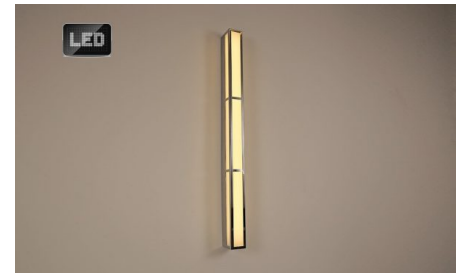

Dimensions

Width - 52mm | Depth - 65mm | Height - 640mm

Lamps & Wattage

1 x 9W SMD LED, 4000K, 12V

Areas to Use

Bathroom & Mirror

[Read More](#)

VISTA LARGE DECORATIVE SURFACE MOUNT CEILING LIGHT