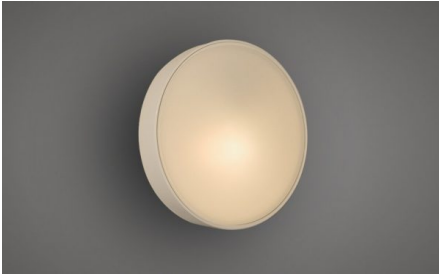

FALCON EXTERIOR CEILING / WALL LIGHT

SKU: BH001

Exterior ceiling / wall light made of ABS plastic and high impact UV stabilized diffuser.

Dimensions

Width - 260mm | Height - 75mm

Lamps & Wattage

1 x 14W CFL

Areas to Use

Entrance, Bathroom, Patio, Garden

[Read More](#)

VIPER LARGE EXTERIOR LED WALL WASHER LIGHT

SKU: W923

Facade Round - Large exterior LED wall washer UP & DOWN, made of extruded Aluminium, coastal quality IP65, designed to illuminate building Facade. High power BRIDGELUX LED (2x built in constant current drivers), available with Narrow and Wide beam reflectors

Dimensions

Width - 150mm | Depth - 145mm | Height - 600mm

Lamps & Wattage

2 x 30W LED - 3000K

Areas to Use

Facade

[Read More](#)